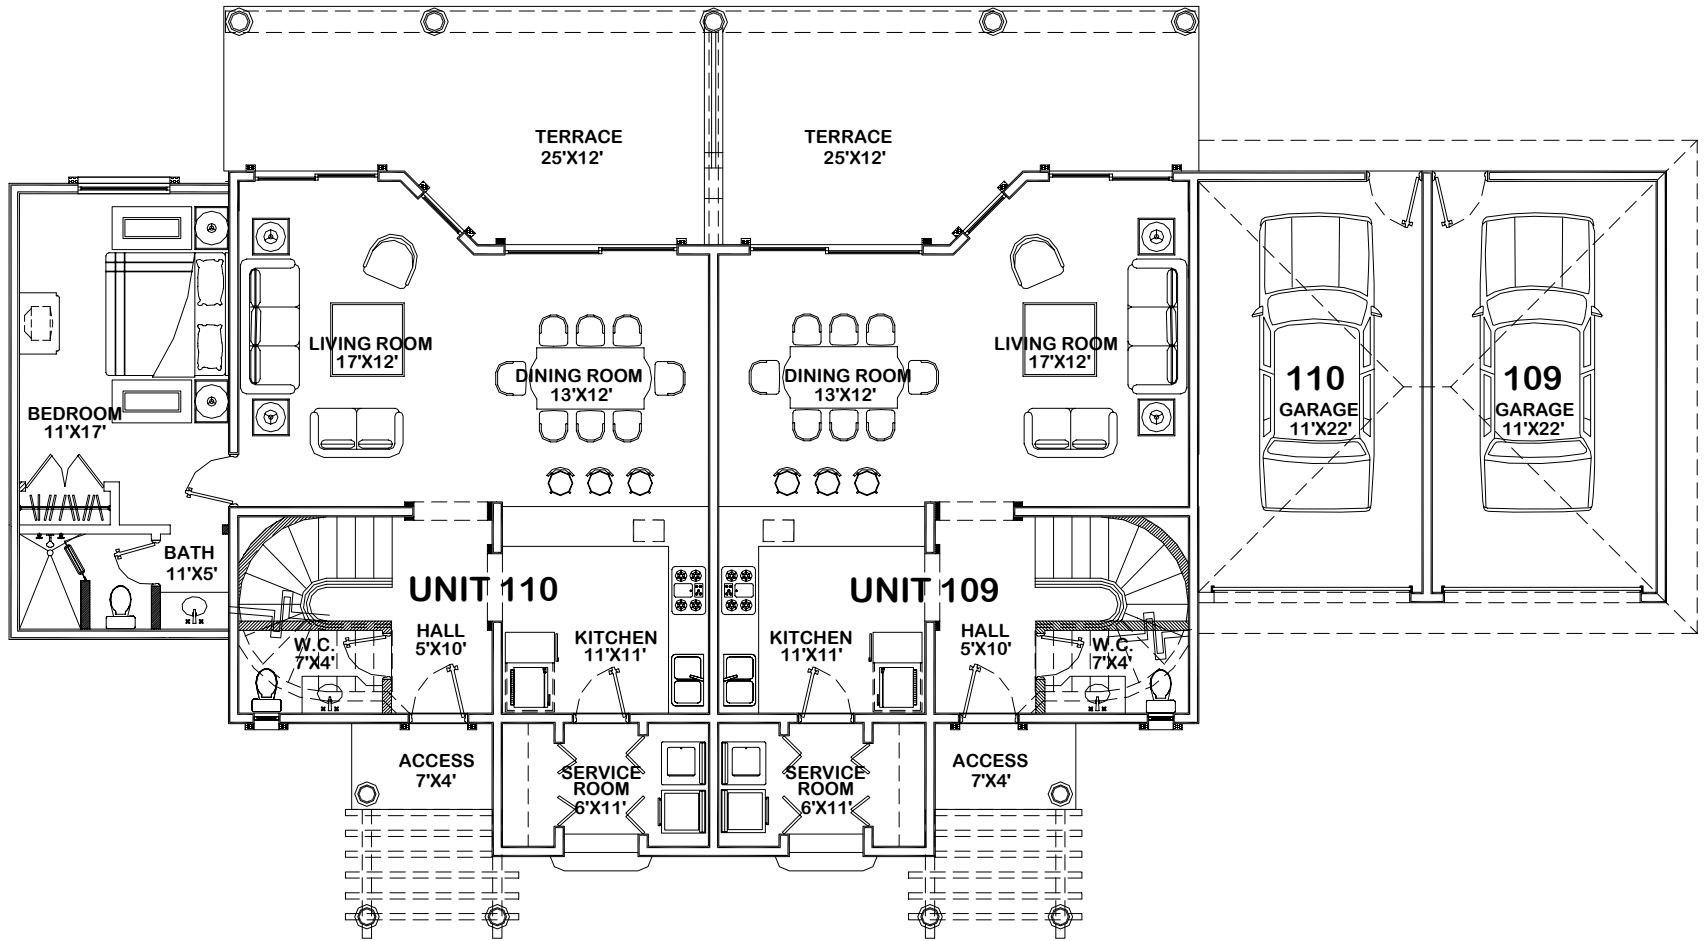

FIRST LEVEL

VILLA MARGARITA

VILLA MARGARITA				
UNIT	LIVING AREA	TERRACE	GARAGE	TOTAL
109	1,601.89 SQ.FT.	395.36 SQ.FT.	309.03 SQ.FT.	2,306.28 SQ.FT.
110	1,888.42 SQ.FT.	395.36 SQ.FT.	309.03 SQ.FT.	2,592.81 SQ.FT.