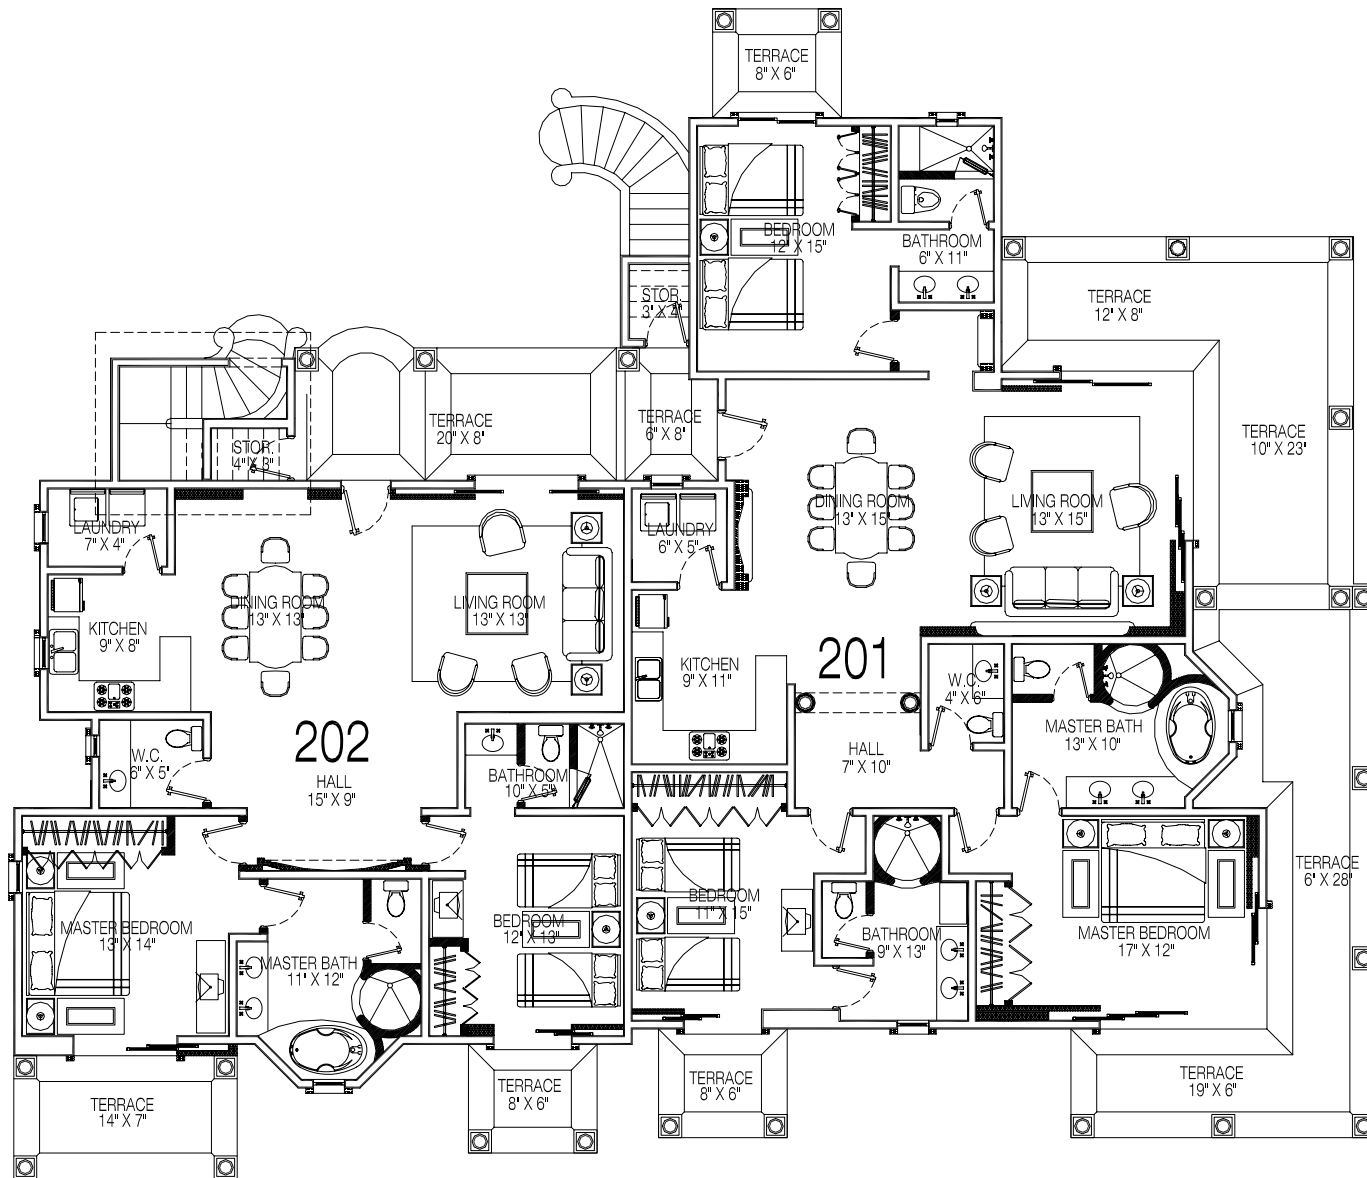

VILLA GIRASOL

FIRST LEVEL

UNIT	LIVING AREA	TERRACE	GARAGE	TOTAL
201	1,880.56 SQ.FT.	868.11 SQ.FT.	308.49 SQ.FT.	3,057.16 SQ.FT.
202	1,380.15 SQ.FT.	345.63 SQ.FT.	308.49 SQ.FT.	2,034.27 SQ.FT.

Tel. 011 52 114 46662 (63)