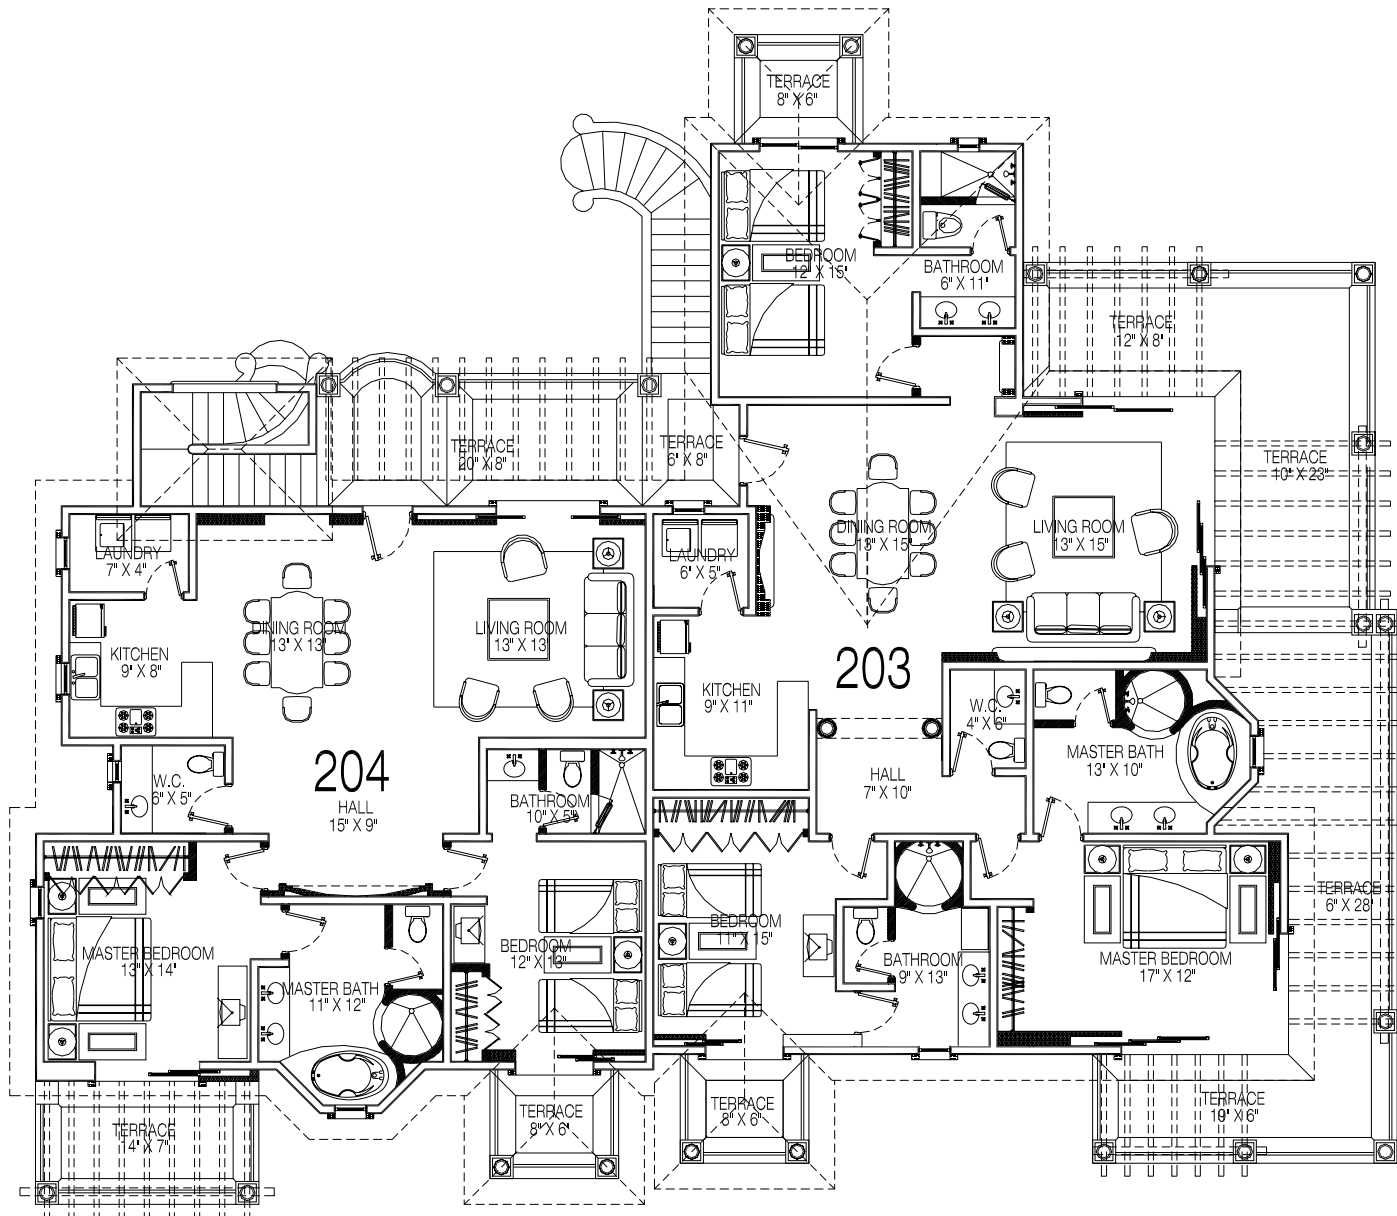

VILLA GIRASOL

SECOND LEVEL

UNIT	LIVING AREA	TERRACE	GARAGE	TOTAL
203	1,880.56 SQ.FT.	868.11 SQ.FT.	308.49 SQ.FT.	3,057.16 SQ.FT.
204	1,380.15 SQ.FT.	345.63 SQ.FT.	308.49 SQ.FT.	2,034.27 SQ.FT.