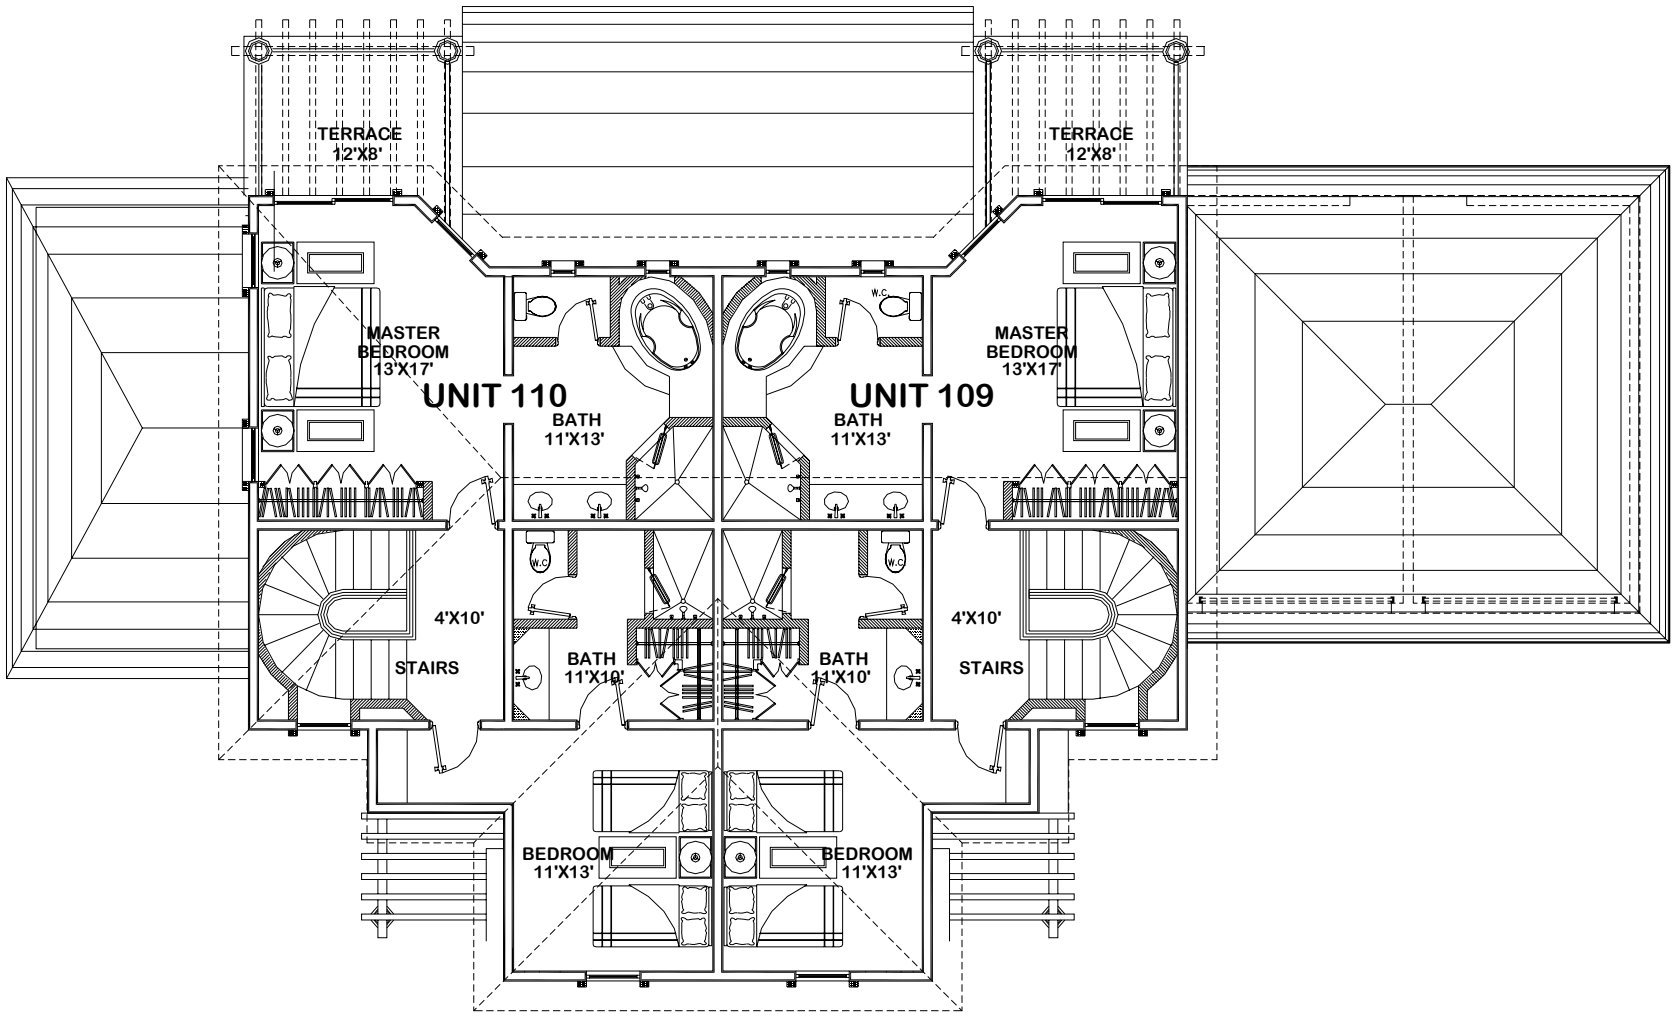

Tel. 011 52 114 45662 (63)

FIRST LEVEL

VILLA MARGARITA

VILLA MARGARITA				
UNIT	LIVING AREA	TERRACE	GARAGE	TOTAL
109	1,601.89 SQ.FT.	395.36 SQ.FT.	309.03 SQ.FT.	2,306.28 SQ.FT.
110	1,888.42 SQ.FT.	395.36 SQ.FT.	309.03 SQ.FT.	2,592.81 SQ.FT.